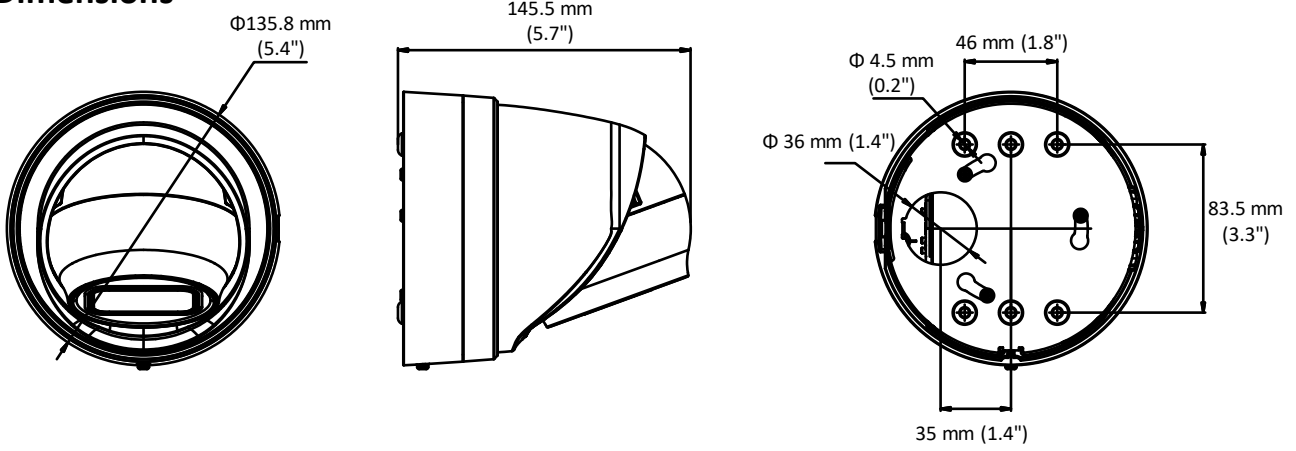

Dimensions

Accessories

DS-1281ZJ-DM23
Inclined Ceiling Mount

DS-1473ZJ-135B
Wall Mount
with Junction Box

DS-1473ZJ-135(Black)
Wall mount